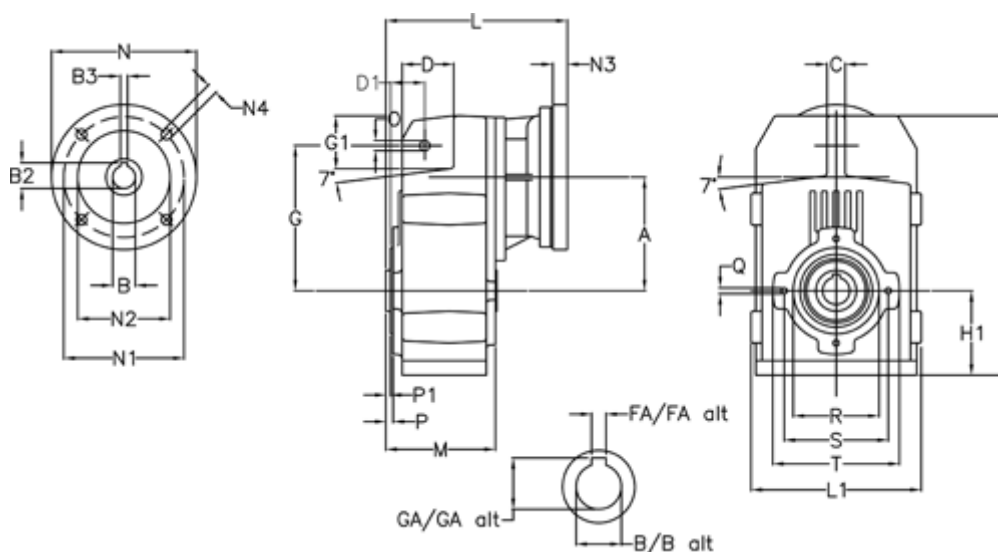

Article number: 29560212783225  
 Description: Shaft mounted gear  
 A253H35-127,8-P71B5

## Measures

A = 128.75	FA = 10	M = 135.5	Q = M10x14
B = 35	G = 162	N = 160	R = 110
B1 = 14	G1 = 58.0	N1 = 130	S = 130
B2 = 16.3	GA = 38.3	N2 = 110	T = 150
B3 = 5	H = 290.5	N4 = M8x16	
C = 20	H1 = 93.5	O = 13	
D = 57.0	L = 213.0	P = 6.0	
D1 = 43.5	L1 = 188	P1 = 3.5	